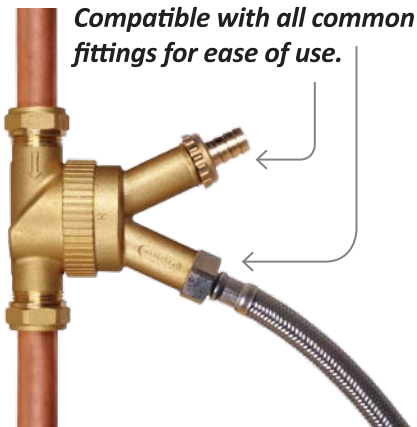

FLUSH CONNECTOR

*Flush...
...in a flash.*

Exceptional 20 Year
SpiroLife Guarantee.

11.054

www.spirotech.co.uk | info@spirotech.co.uk

SPIRO  **TECH**
FOR BETTER PERFORMANCE

From SpiroTrap MB2 or MB3 to Flush Connector... in two twists.

Introducing the quick and easy to use connection tool, that's perfect for engineers when flushing a domestic heating system. The flush connector takes full advantage of the unique twist-release mechanism, first pioneered on the SpiroTrap MB2 (and now the MB3) and allows you to power flush in a flash.

There's no need to dismantle the pump or fix connections to radiators or other parts of the system. Simply unscrew the SpiroTrap MB2 or MB3, screw on the Spirotech flush connector and you're ready to go.