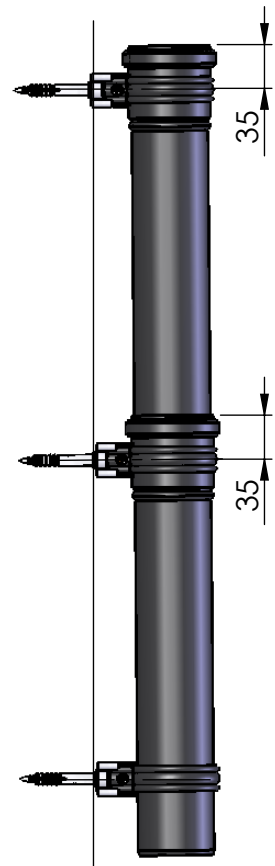

Installation instruction Plume Management Kit

2x

1x

1x

1x

3x

1x

1

2

3

4

891086