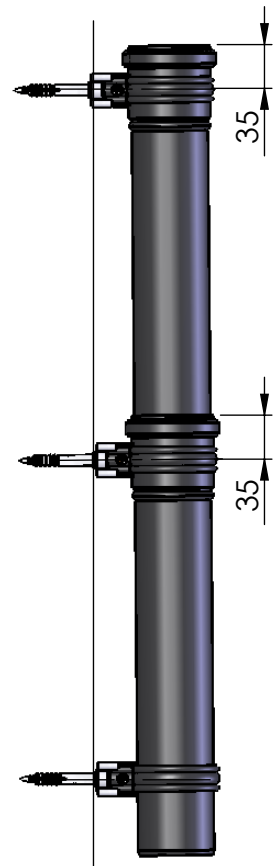

Installation instruction Plume Management KIT Econext PMK

2x

1x

1x

1x

3x

1x

1

2

3

4